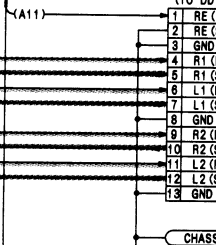

IC5001-47 PL
0.3Vp-p (5msec)
COLOUR BAR

IC5001-8 REC/PLAY
3.0Vp-p (10msec/div)
COLOUR BAR

IC5001-4 REC
3.0Vp-p (20uSec/div)
COLOUR BAR